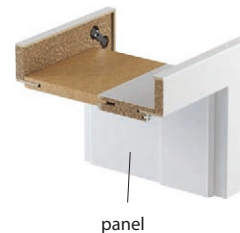

Porta SYSTEM
+ Regulačný panel*