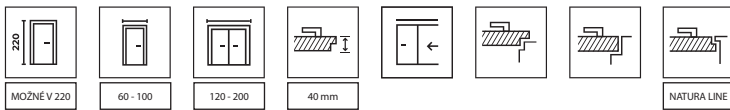

VÝŠKA 220
NOVÉ MODELY

DEKORY NATURA VECTOR

Naturálna dyha Dub Satin ★★★★★☆

Naturálna dyha Dub ★★★★★☆

K Nechajte pracovať fantáziu! Máte nápad na vlastný model? Môžete si, s Porta KONTRAKT, urobiť ľubovoľné frézovanie.

Špecifickou vlastnosťou prírodnej dyhy je možnosť výskytu rozdielov v štruktúre a sfarbení. Tieto rozdiely nie sú dôvodom na reklamáciu.

DEKORY NATURA LINE

Naturálna dyha Select ★★★★★☆

Naturálna dyha Dub ★★★★★☆

Naturálna dyha Dub Satin ★★★★★☆

Natura VECTOR,
Natura LINE

TECHNICKÉ INFORMÁCIE

KONŠTRUKCIA KRÍDLA

Výplň krídla tvorí stabilizačná vložka zosilnená vnútorným rámom. Celok je opláštený doskou oplepenou prírodnou dyhou vysokej kvality. Povrch krídla je chránený ekologickými vodnými lakmi. Výplň z dutinkovej drevotriesky za príplatok. Dvere PORTA LINE sú doplnené hliníkovou intarziou striebornej farby šírky 6 mm.

PRÍSLUŠENSTVO V CENE KRÍDLA

- Dvere polodrážkové: tri čapové pánty standard alebo PRIME, bezpolodrážkové: dva 3D pánty
- Magnetický zámok s lesklým strieborným alebo zlatým čelom: na obyčajný kľúč, s kúpeľňovým zámkom alebo prispôbený pre cylindrickú vložku
- Okrúhle madlo (k posuvným dverám)
- Príprava na skrátenie dverí, max. 60 mm

ZÁRUBNE

Odporúčané polodrážkové zárubne:

- Porta SYSTEM ks. 166
- MINIMAX ks. 164
- OCELOVÉ ks. 176-183

Odporúčané bezpolodrážkové zárubne:

- Porta SYSTEM ELEGANCE ks. 168
- Porta SYSTEM ELEGANCE 90 stupňov ks. 168

Odporúčané zárubne s opačnou polodrážkou:

- Porta SYSTEM s opačnou polodrážkou ks. 170

POZNÁMKY

- Norma PN EN 14351-2:2018-12.
- Výška „220“: výplň - dutinková drevotrieska; v štandarde tri pánty.
- Pri možnosti „zosilnenie na samozatvárač“ sú potrebné 3 pánty.