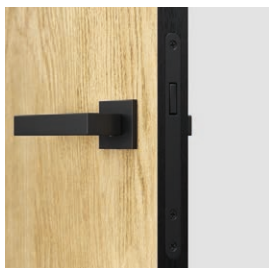

DEKORY

Naturálna dyha Dub ★★★★★☆

usporiadanie dyhy
- kvetinový a pruhovaný vzor

Naturálna dyha Jaseň ★★★★★☆

usporiadanie dyhy
- kvetinový vzor

Naturálna dyha Orech ★★★★★☆

usporiadanie dyhy
- kvetinový vzor

Špecifikom prírodnej dyhy je možnosť výskytu rozdielov v textúre aj farbe. Tieto rozdiely nemôžu byť dôvodom pre reklamáciu.

DEKORY ZÁRUBNÍ

Naturálna dyha Select ★★★★★☆

Čierna

čelo zámku