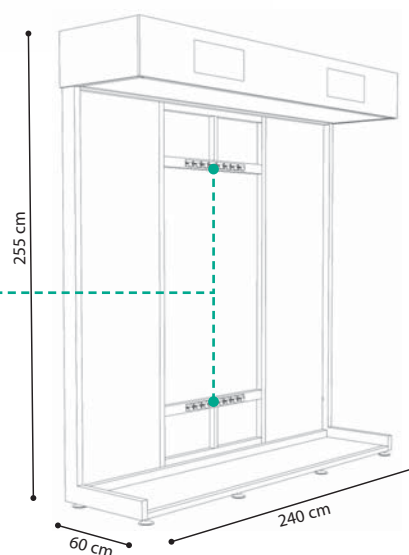

Make an impression

VENUS DISPLAY FOR 8 REBATED DOOR LEAVES

2027 PLN / pc. (after 50% discount)
external size: 240 x 255 x 60 cm

item on special order

watch video:

<http://www.portadoors.com/dm/venus.mp4>

**8 INTERIOR REBATED
DOOR LEAVES YOU MAY
HANG ON HINGES**

Do you want to know more about the display?
Contact Porta Marketing Department.