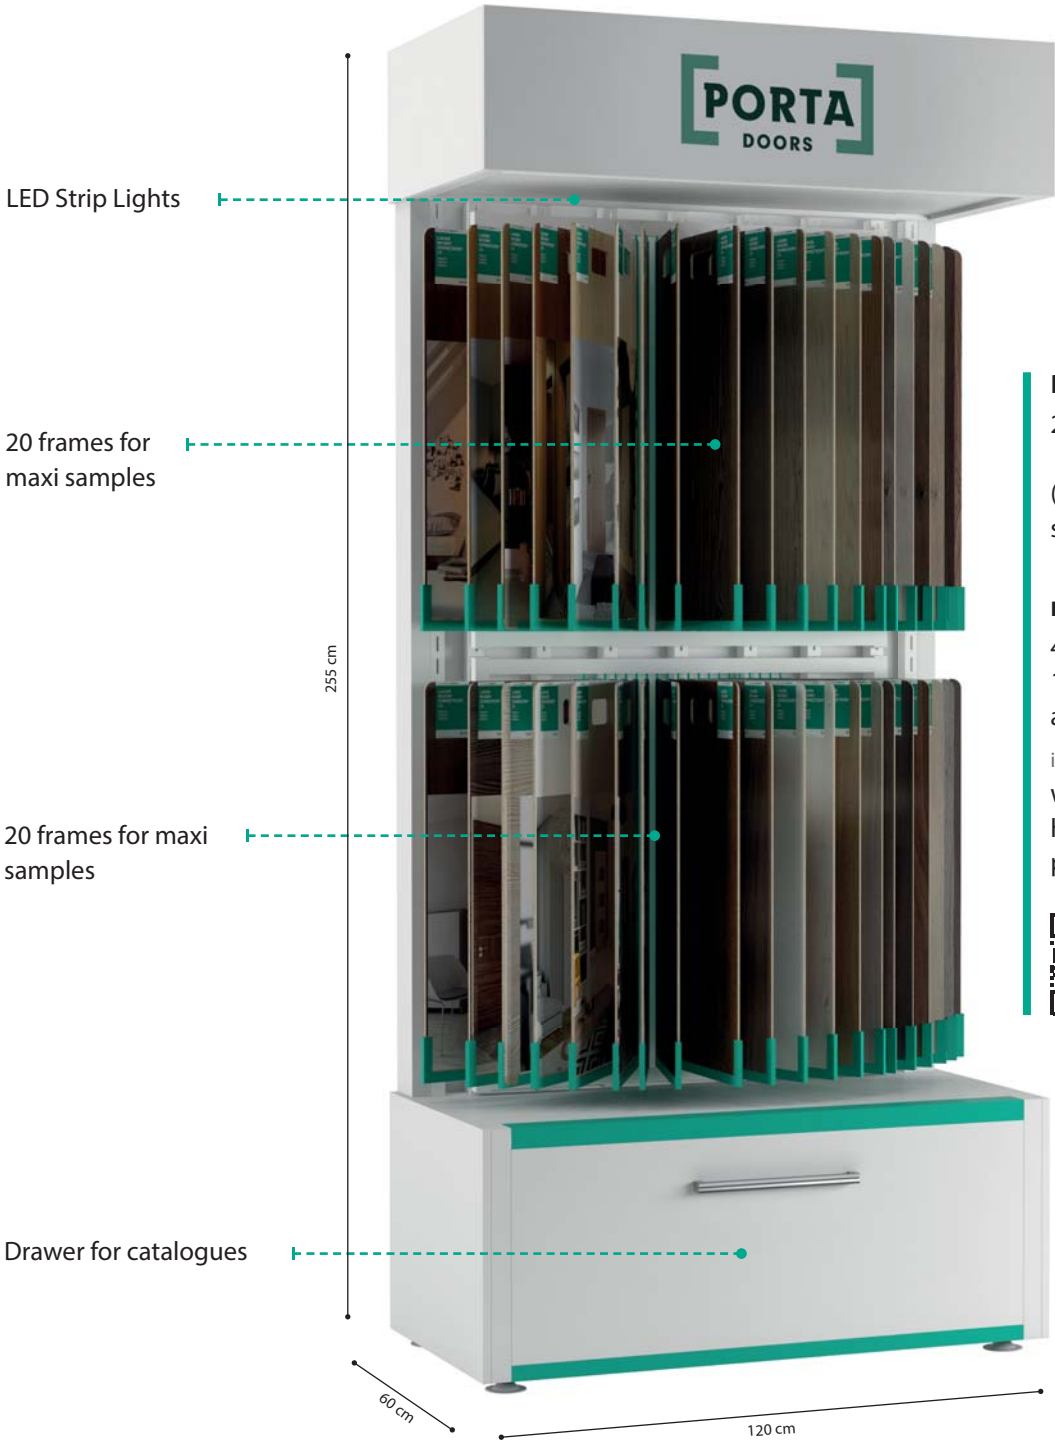

PANDORA "A" DISPLAY

2400 PLN / pc.
display without maxi samples
(after 50% discount)
size: 120 x 255 x 60 cm

EQUIPMENT INCLUDED:

40 frames for maxi samples
1 drawer for samples
and catalogues

item on special order

watch video:

<http://www.portadoors.com/dm/pandora.mp4>