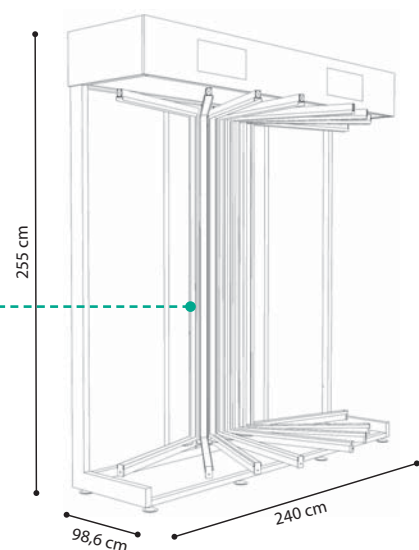

item on special order

watch video:

<http://www.portadoors.com/dm/mars.mp4>

**8 INTERIOR DOOR LEAVES "80" ARE HANGED
IN SEPARATE STEEL FRAMES**

Do you want to know more about the display?
Contact Porta Marketing Department.