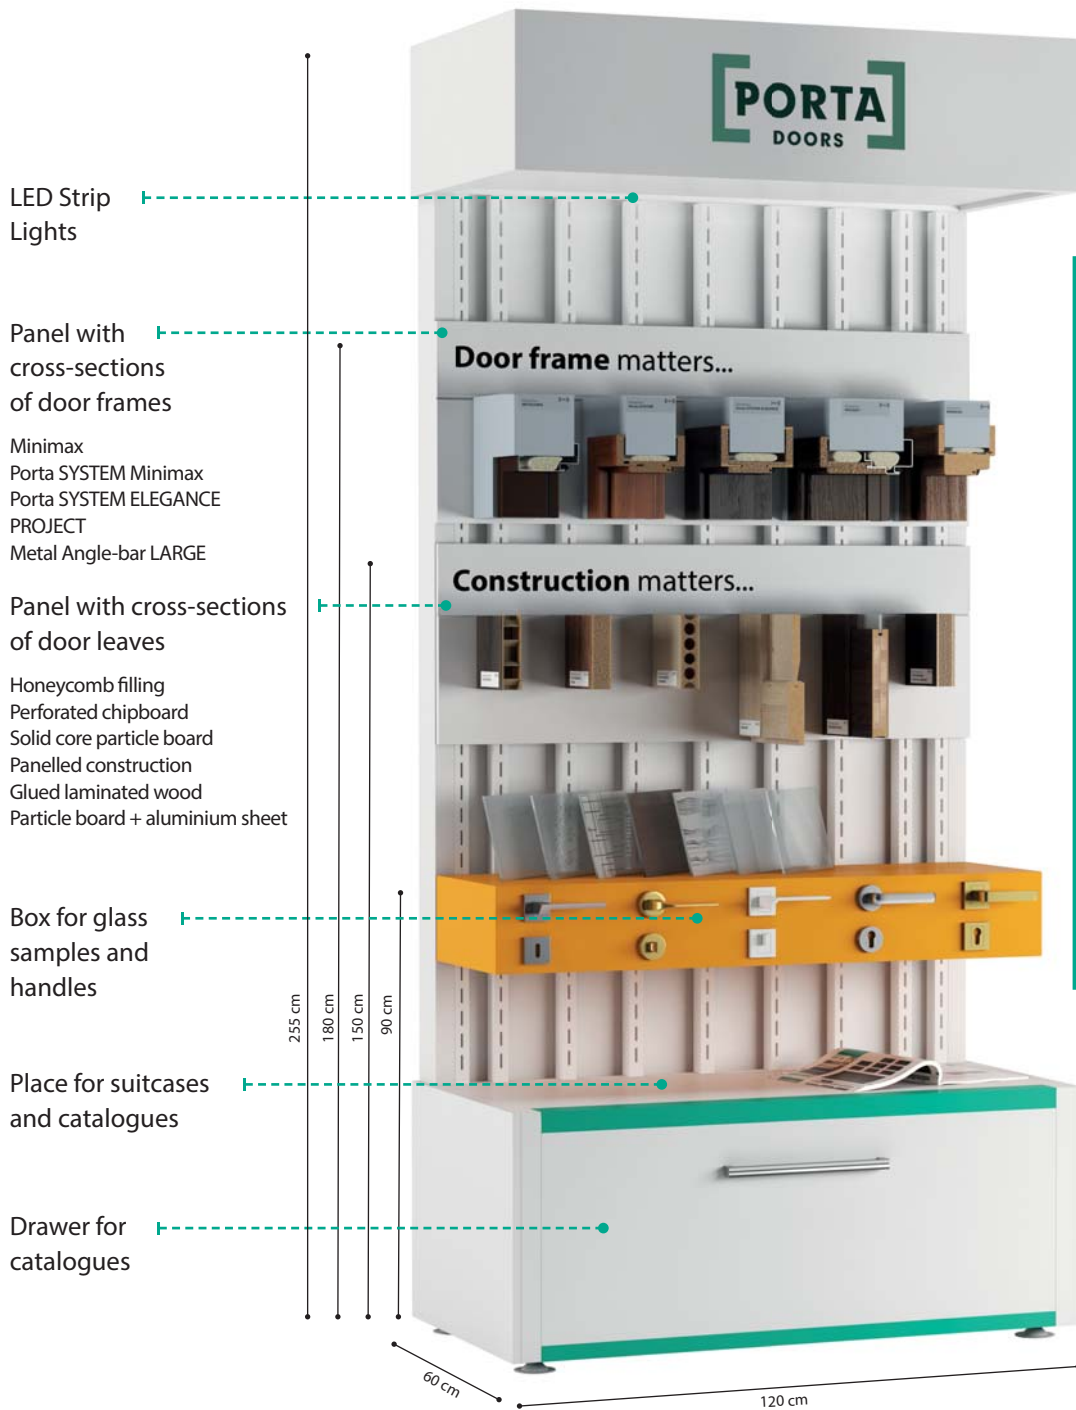

EQUIPMENT INCLUDED:

40 frames for maxi samples
1 drawer for samples
and catalogues

item on special order

watch video:

<http://www.portadoors.com/dm/pandora.mp4>

Smart solutions

PANDORA "B" DISPLAY

2200 PLN / pc.
display without maxi samples
(after 50% discount)
size: 120 x 255 x 60 cm

EQUIPMENT INCLUDED:

7 glass samples
5 handles
20 frames for maxi samples
1 drawer for samples
and catalogues

item on special order

watch video:
<http://www.portadoors.com/dm/pandora.mp4>

PORTA
DOORS

Door frame matters...