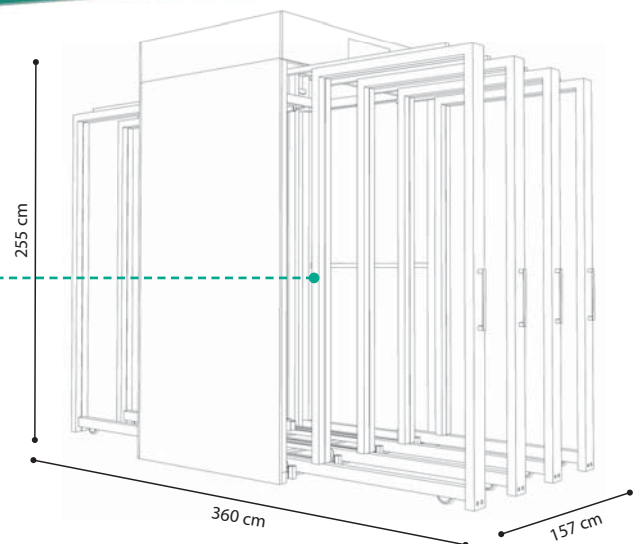

size after pulling out the frames with doors: 157 x 255 x 360 cm

item on special order

watch video:

<http://www.portadoors.com/dm/metis.mp4>

**7 INTERIOR DOOR LEAVES "80" WITH
PORTA SYSTEM OR PORTA SYSTEM
ELEGANCE TYPE B DOOR FRAME,
ARE HANGED IN STEEL FRAMES
PULLED ON WHEELS**

Do you want to know more about the display?
Contact Porta Marketing Department.

Make an impression

**STAND
FOR 8 REBATED DOOR LEAVES**

665 PLN / pc. (after 50% discount)

size: 60 x 240 x 30 cm

mounted on a wall