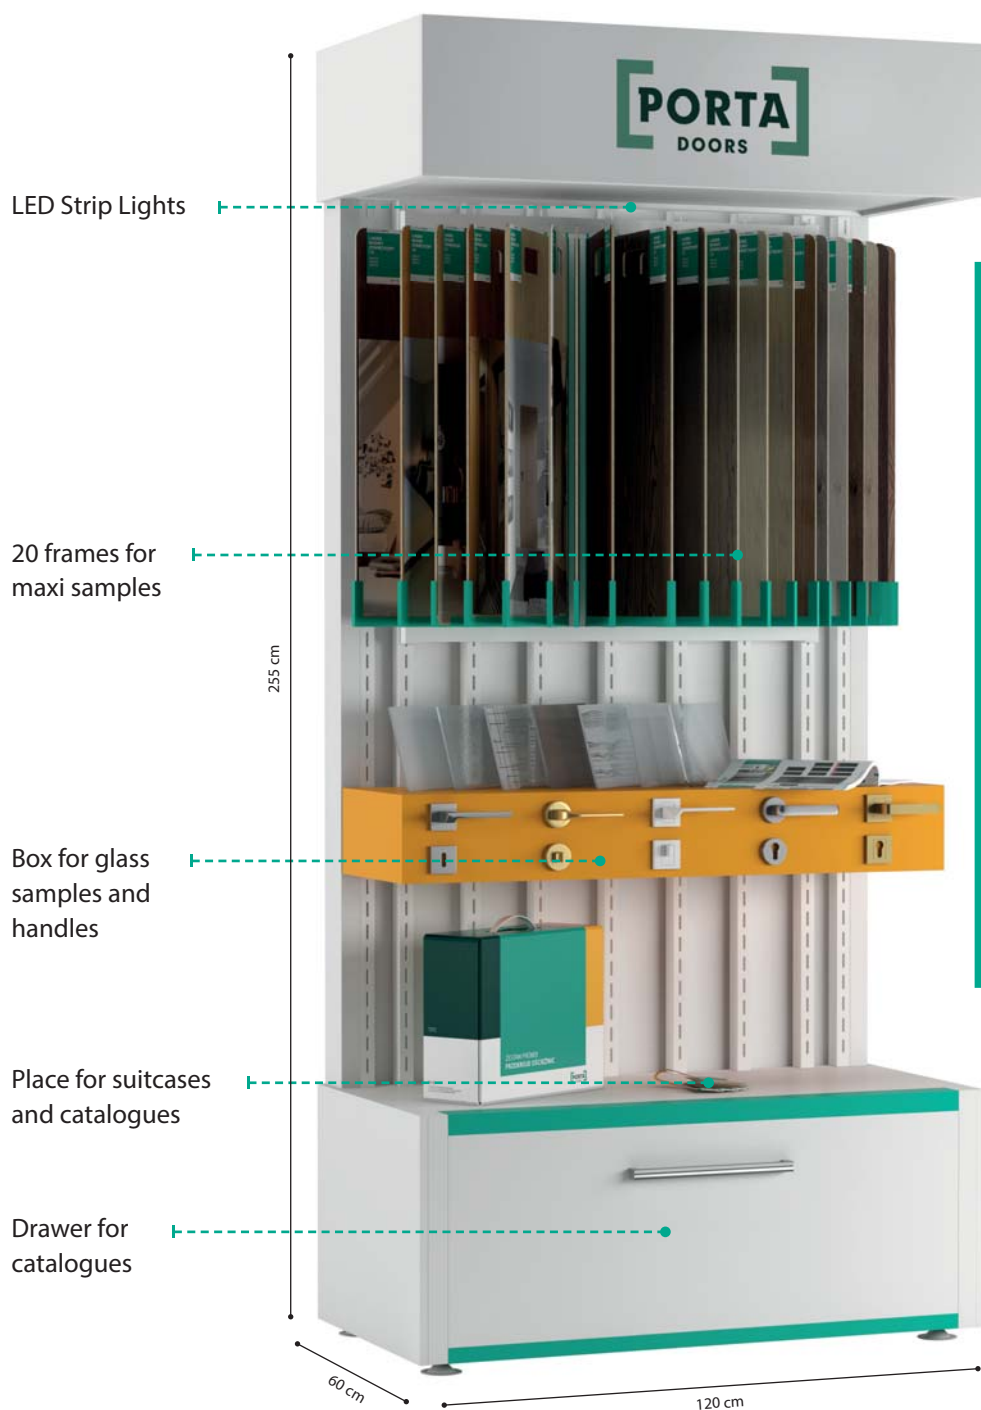

EQUIPMENT INCLUDED:

40 frames for maxi samples
1 drawer for samples
and catalogues

item on special order

watch video:

<http://www.portadoors.com/dm/pandora.mp4>

Smart solutions

PANDORA "B" DISPLAY

2200 PLN / pc.
display without maxi samples
(after 50% discount)
size: 120 x 255 x 60 cm

EQUIPMENT INCLUDED:

7 glass samples
5 handles
20 frames for maxi samples
1 drawer for samples
and catalogues

item on special order

watch video:
<http://www.portadoors.com/dm/pandora.mp4>

PORTA
DOORS

Door frame matters...