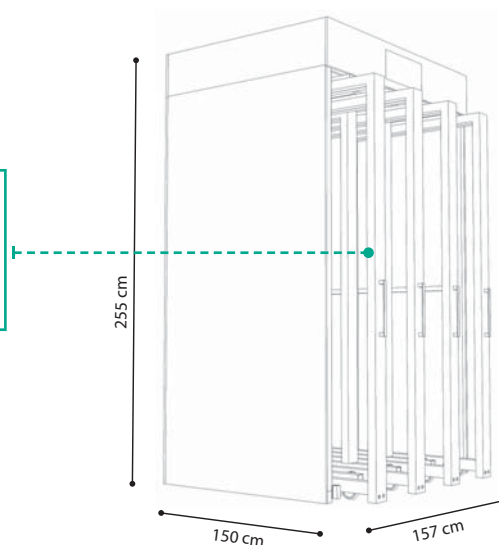

METIS "4" DISPLAY FOR 4 REBATED OR NON-REBATED DOOR LEAVES "80"

3500 PLN / pc. (after 50% discount)

size before pulling out the frames

with doors: 157 x 255 x 150 cm

size after pulling out the frames with doors:

157 x 255 x 240 cm

item on special order

watch video:

<http://www.portadoors.com/dm/metis.mp4>

**4 INTERIOR DOOR LEAVES "80" WITH PORTA SYSTEM
OR PORTA SYSTEM ELEGANCE TYPE B DOOR FRAME,
ARE HANGED IN STEEL FRAMES PULLED ON WHEELS**

Do you want to know more about the display?
Contact Porta Marketing Department.