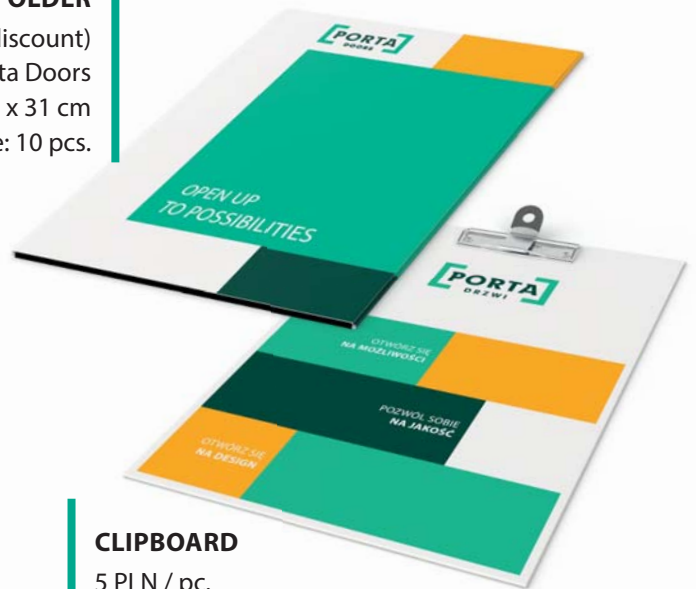

BOX FOR PENS AND NOTES

11 PLN / pc. (after 50% discount)
volume: 800 pages
logotype: Porta Drzwi
size of notes: 9,7 x 7,3 cm
size of box: 10 x 10 x 10 cm

OFFICE FOLDER

20 PLN / pack (after 50% discount)
logotype: Porta Doors
size: 24 x 31 cm
package: 10 pcs.

BINDER

6 PLN / pc.
(after 50% discount)
logotype: Porta Drzwi
size: 28 x 31,5 x 8,5 cm

CLIPBOARD

5 PLN / pc.
(after 50% discount)
size: 23 x 32 cm

PLASTIC BAG

free of charge
size: 40 x 45 cm
package: 100 pcs.