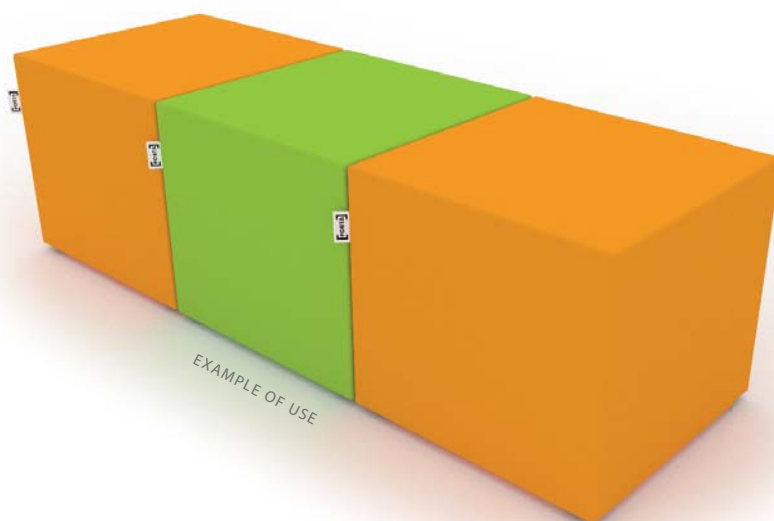

Make an impression