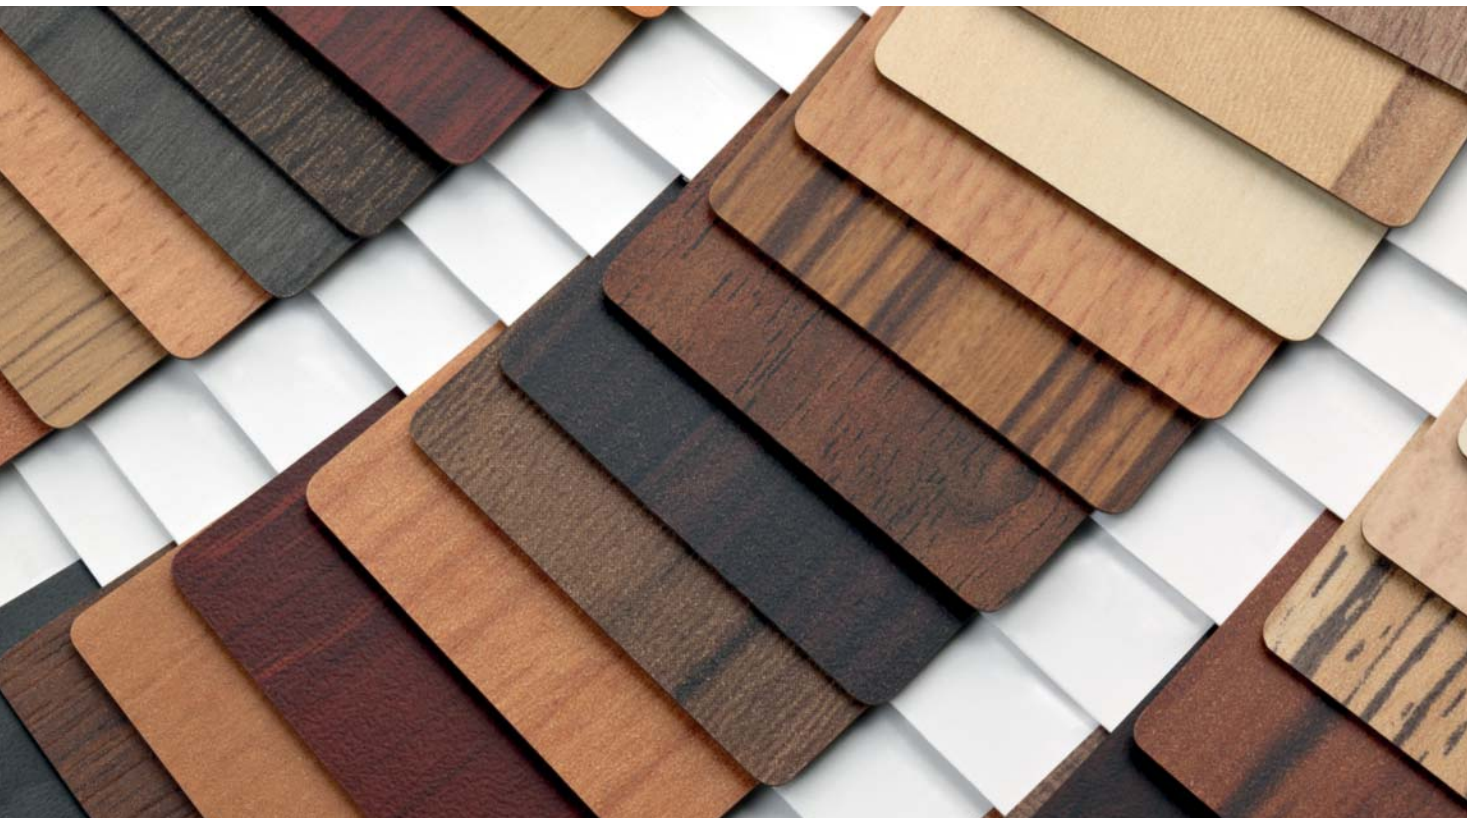

SET OF PEN AND PENCIL

5,50 PLN / set
(after 50% discount)
logotype: Porta Drzwi
package: 1 set

PEN

45 PLN / pack (after 50% discount)
package: 50 pcs.

□ – white ■ – turquoise

Smart solutions

Samples

STAND FOR MAXI SAMPLES